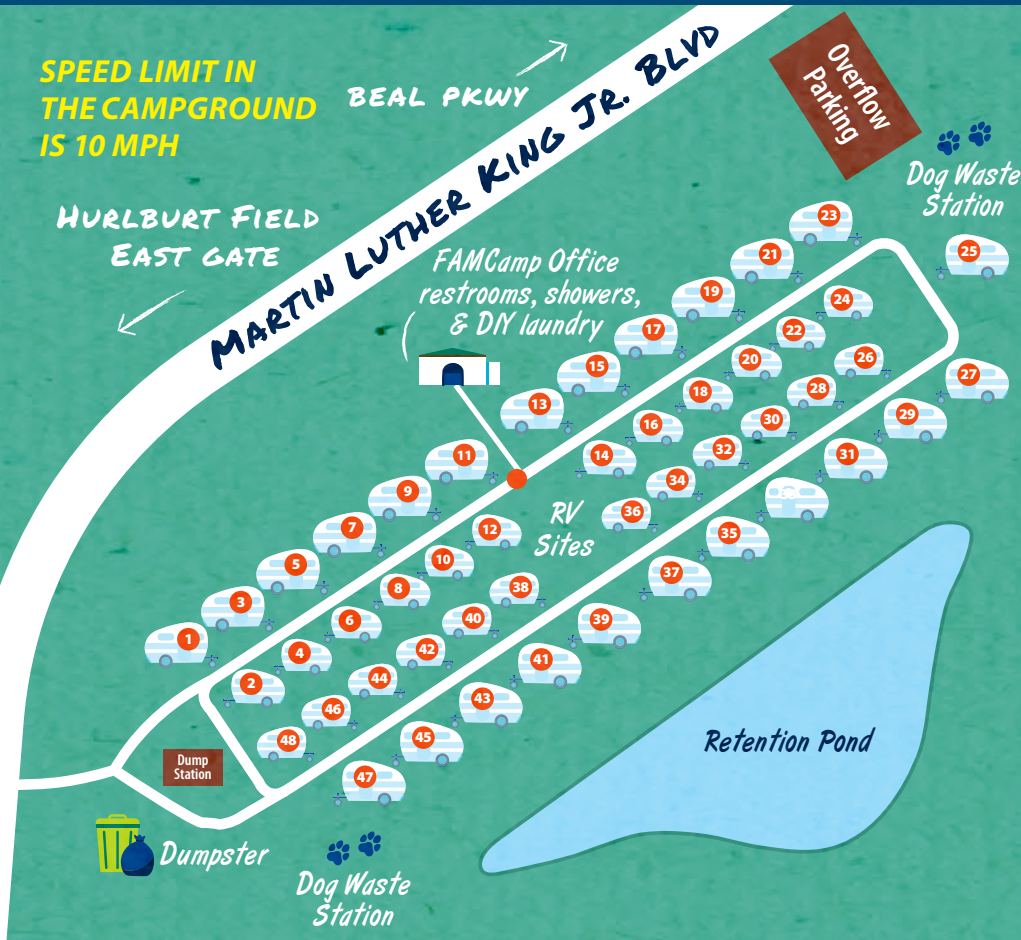

HURLBURT FIELD FAMCAMP

SPEED LIMIT IN THE CAMPGROUND IS 10 MPH

BEAL PKWY

HURLBURT FIELD EAST GATE

MARTIN LUTHER KING JR. BLVD

FAMCamp Office
restrooms, showers,
& DIY laundry

Dog Waste Station

Overflow Parking

HURLBURT FIELD FAMCAMP

210 Down Cir, Hurlburt Field
(850) 797-0103

48 RV SITES
\$35/night
\$210/week
\$690/month

Full sewage, water,
and 30/50 amp hookups

OVERFLOW SITES
\$20/night

FIRST COME, FIRST SERVED.
PET FRIENDLY FACILITY, SOME
RESTRICTIONS APPLY. **PATRONS
IN OVERFLOW PARKING HAVE
PRIORITY FOR OPEN SITES.**

! **DEFIBRILLATOR** located
in FAMCamp Office

PHONE DIRECTORY | (850) AREA CODE

Aderholt Fitness Ctr.....884-6884	Hurlburt Lanes 884-6941	Rifle & Pistol Club884-7629
Military & Family Readiness Ctr..... 884-5441	Information, Tickets and Travel..... 884-5699	Security Forces 884-6423
Auto Hobby Shop884-6674	Kraken Kafé.....884-4045	The Soundside.....884-7507
Chapel884-7795	Community Center884-2606	Space "A" Travel.....884-1086
Clinic Appointments881-1020	Library 884-6266	Spare Time Grill (Bowling) 884-6470
Commando Fitness Ctr.....884-4412	Military Personnel Flight..... 884-4110	Thrift Shop..... 884-3098
Commando Inn (Lodging) 884-7115	ID Card/CAC Office..... 884-4110	TRICARE.....881-5177/3912
Commissary (DECA).....881-2139	Passport Office 884-2017	Veterans Affairs.....(800) 827-1000
Dive Shop.....881-1576	Mental Health 881-4237	
Emergency Room (Eglin)883-8227	Oasis Café (Golf Course)..... 881-5731	
Exchange (Main Store).....581-0030	Outdoor Recreation/Marina 884-6939	
Express (Shoppette & Gas).....581-0488	Pharmacy.....881-2133	
Gator Lakes Golf Course 881-2251	Public Affairs884-7196	
Health and Wellness Ctr..... 884-4292	Red Cross.....432-7601	
The Hooch Bar and Grill.....884-7507	The Riptide Fitness Ctr 881-5121	
Human Resources Office (NAF).....884-6464	Retiree Activities Office 884-5443	